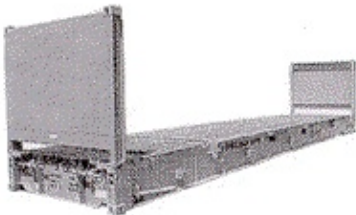

INSIDE LENGTH
INSIDE WIDTH
INSIDE HEIGHT
TARE WEIGHT
MAX. CARGO

	FLAT RACK 20'		FLAT RACK 40'	
INSIDE LENGTH	18'5"	5.61 m	39'7"	12.06 m
INSIDE WIDTH	7'3"	2.20 m	6'10"	2.08 m
INSIDE HEIGHT	7'4"	2.23 m	6'5"	1.95 m
TARE WEIGHT	5,578 lb	2,530 kg	12,081 lb	5,479 kg
MAX. CARGO	47,333 lb	21,469 kg	85,800 lb	38,918 kg